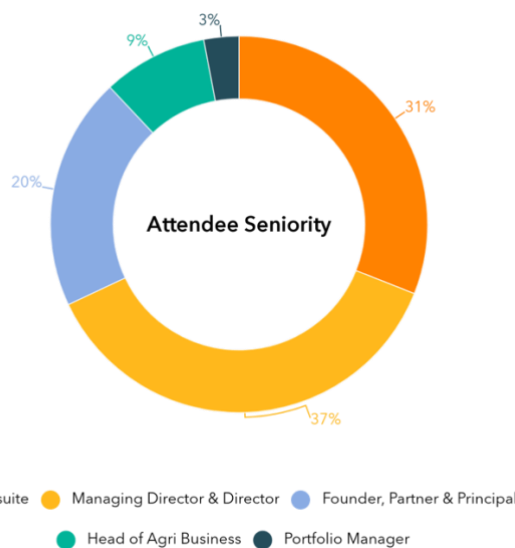

Agri
Investor

Tokyo Forum 2022

14 September
Shangri-La Tokyo

- » ShineWing Australia
- » Shinkin Central Bank
- » Shinsei Bank
- » Sojitz Corporation
- » Soliton Capital Management Inc.
- » Sony Bank
- » Southern Cross Farms
- » SproutX
- » Storey Marketing Services
- » Sumitomo Life Insurance
- » Sumitomo Mitsui DS Asset Management
- » Sumitomo Mitsui Finance and Leasing Co
- » Sumitomo Mitsui Trust Bank
- » SwarmFarm Robotics
- » Syngenta Asia Pacific
- » Tasku Advisors Inc
- » The Gibraltar Life Insurance
- » The Hachijuni Bank
- » The Norinchukin Trust & Banking
- » The Robb Group
- » Think Agri
- » Tokio Marine & Nichido Fire Insurance
- » Tokio Marine Asset Management
- » Tokyo University of Science
- » Toyota Tsusho Corporate Pension Fund
- » UNE Business School
- » UniSuper
- » Willis Towers Watson
- » Yuuwa Capital
- » And many more...

For program information:
Koki Kuramoto
koki.k@peimedia.com

For sponsorship opportunities:
James Baker
james.b@peimedia.com

For registration queries:
Customer Services
asiaevents@peimedia.com